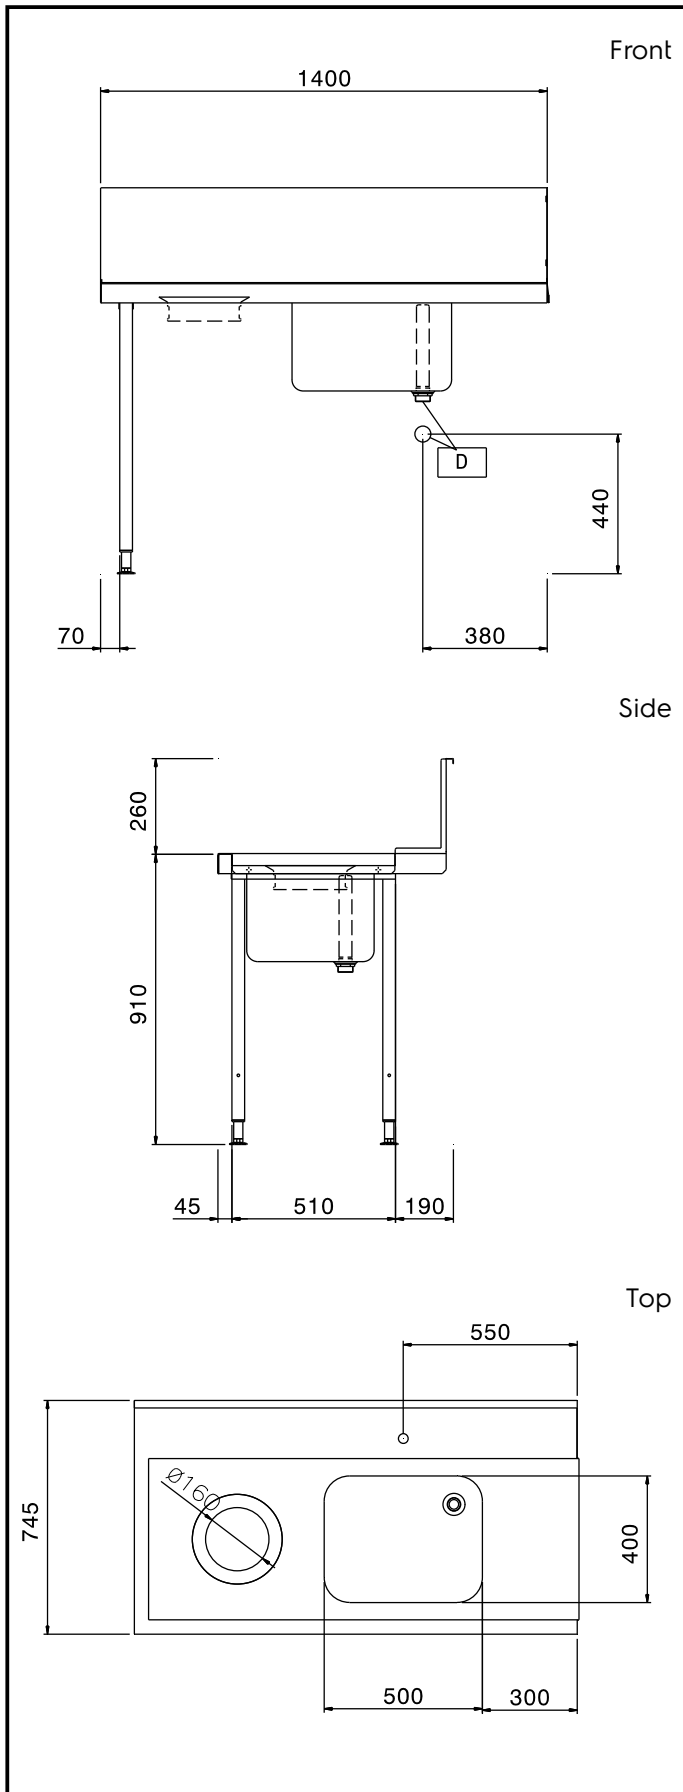

Short Form Specification

Item No. _____

For hood type dishwashers. Constructed in 304 AISI stainless steel. Backsplash mm300h. N. 2 square 40x40mm tubular legs on height-adjustable feet. Bowl size mm500x400x300h with overflow pipe, drain hole and plastic syphon. Waste scraping hole with rubber ring. Basket direction: from left to right.

Main Features

- Supplied knocked-down and easy to assemble.
- Designed for 500x500 mm dishwashing racks.
- Plain undershelves and pre-rinse units available as optional accessories.

Construction

- Stainless steel feet 50 mm adjustable in height to ensure that tables drain back into the dishwasher.
- Equipped with scrape hole.
- Included splashback to prevent water spatter.
- Deep anti-drip profiles completely folded with lower edge for safe and easy cleaning.
- All surfaces smooth with polished finish.
- 40x40 mm square tubular legs in AISI 304 stainless steel.
- 304 AISI stainless steel construction throughout.
- To be secured to the dishwasher and fitted with one pair of legs at the other end.
- [NOT TRANSLATED]

APPROVAL: _____

Experience the Excellence
www.electroluxprofessional.com
ELUX_EMAIL

Key Information:

External dimensions, Width:	1400 mm
865311 (BHHPTBH14L)	1400 mm
External dimensions, Depth:	745 mm
External dimensions, Height:	1170 mm
Net weight:	12 kg
Splashback Dimensions, Height:	300 mm
Basin dimensions:	500x400x300h

Handling System for Hood type
Pre-wash Table with Bowl and Hole Left to Right, 1400mm

The company reserves the right to make modifications to the products without prior notice. All information correct at time of printing.